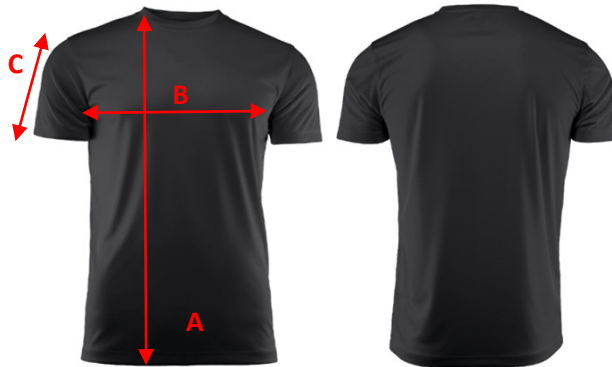

SIZE CHART

Brand: PRINTER ACTIVE WEAR

Style: 2264029 RUN ACTIVE JUNIOR T-SHIRT

	110/120 4 -6 YEAR	130/140 8 -10 YEAR	150/160 12 -14 YEAR
A) body length from shoulder point	47	53	59
B) 1/2 chest width	35	39	43
c) sleeve length	14	16	17

All measurements are indicative with minimum tolerance of 1 cm

Printer
ACTIVE WEAR

SIZE CHART

Brand: PRINTER ACTIVE WEAR
Style: 2264026 RUN LADY

	XS	S	M	L	XL	XXL	3XL
A) body length	62	63,5	65	67	69	71	73
B) 1/2 chest width	42	45	48	51	55	59	63
C) Sleeve length	16	16,5	17	17,5	18	18,5	19

All measurements are indicative with minimum tolerance of 1 cm

Printer
ACTIVE WEAR

SIZE CHART

Brand: PRINTER ACTIVE WEAR

Style: 2264023 RUN

	XS	S	M	L	XL	XXL	3XL	4XL	5XL
A) body length	68	70	72	74	76	78	80	82	84
B) 1/2 Chest width	46	49	52	55	59	63	67	71	75
C) Sleeve length	16	18	20	21	22	23	24	24,5	25