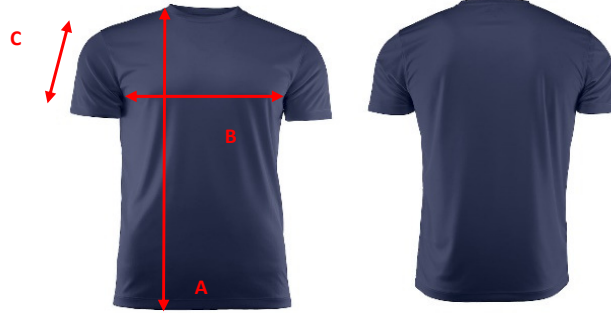

SIZE CHART

Brand: PRINTER ACTIVE WEAR

Style: 2264029 RUN ACTIVE JUNIOR T-SHIRT

	110/120 4 -6 YEAR	130/140 8 -10 YEAR	150/160 12 -14 YEAR
A) body length from shoulder point	47	53	59
B) 1/2 chest width	35	39	43
c) sleeve length	14	16	17

All measurements are indicative with minimum tolerance of 1 cm

Printer
ACTIVE WEAR

SIZE CHART

Brand: PRINTER ACTIVE WEAR
Style: 2264026 RUN LADY

	XS	S	M	L	XL	XXL	3XL
A) body length	62	63,5	65	67	69	71	73
B) 1/2 chest width	42	45	48	51	55	59	63
C) Sleeve length	16	16,5	17	17,5	18	18,5	19

All measurements are indicative with minimum tolerance of 1 cm

Printer
ACTIVE WEAR

SIZE CHART

Brand: PRINTER ACTIVE WEAR

Style: 2264023 RUN

	XS	S	M	L	XL	XXL	3XL	4XL	5XL
A) body length	68	70	72	74	76	78	80	82	84
B) 1/2 Chest width	46	49	52	55	59	63	67	71	75
C) Sleeve length	16	18	20	21	22	23	24	24,5	25