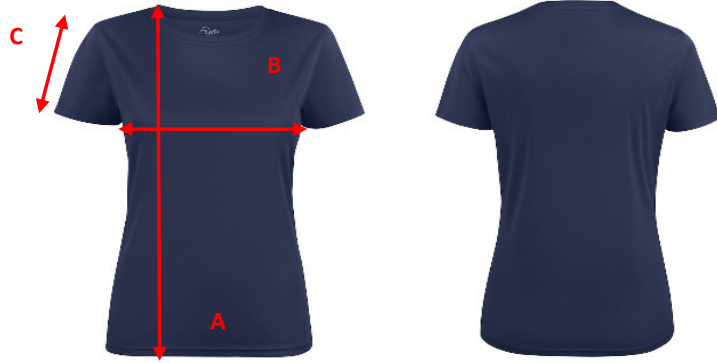

SIZE CHART

Brand: PRINTER ACTIVE WEAR

Style: 2264029 RUN ACTIVE JUNIOR T-SHIRT

	110/120 4 -6 YEAR	130/140 8 -10 YEAR	150/160 12 -14 YEAR
A) body length from shoulder point	47	53	59
B) 1/2 chest width	35	39	43
c) sleeve length	14	16	17

All measurements are indicative with minimum tolerance of 1 cm

Printer
ACTIVE WEAR

SIZE CHART

Brand: PRINTER ACTIVE WEAR
Style: 2264026 RUN LADY

	XS	S	M	L	XL	XXL	3XL
A) body length	62	63,5	65	67	69	71	73
B) 1/2 chest width	42	45	48	51	55	59	63
C) Sleeve length	16	16,5	17	17,5	18	18,5	19

All measurements are indicative with minimum tolerance of 1 cm

Printer
ACTIVE WEAR

SIZE CHART

Brand: PRINTER ACTIVE WEAR

Style: 2264023 RUN

	XS	S	M	L	XL	XXL	3XL	4XL	5XL
A) body length	68	70	72	74	76	78	80	82	84
B) 1/2 Chest width	46	49	52	55	59	63	67	71	75
C) Sleeve length	16	18	20	21	22	23	24	24,5	25